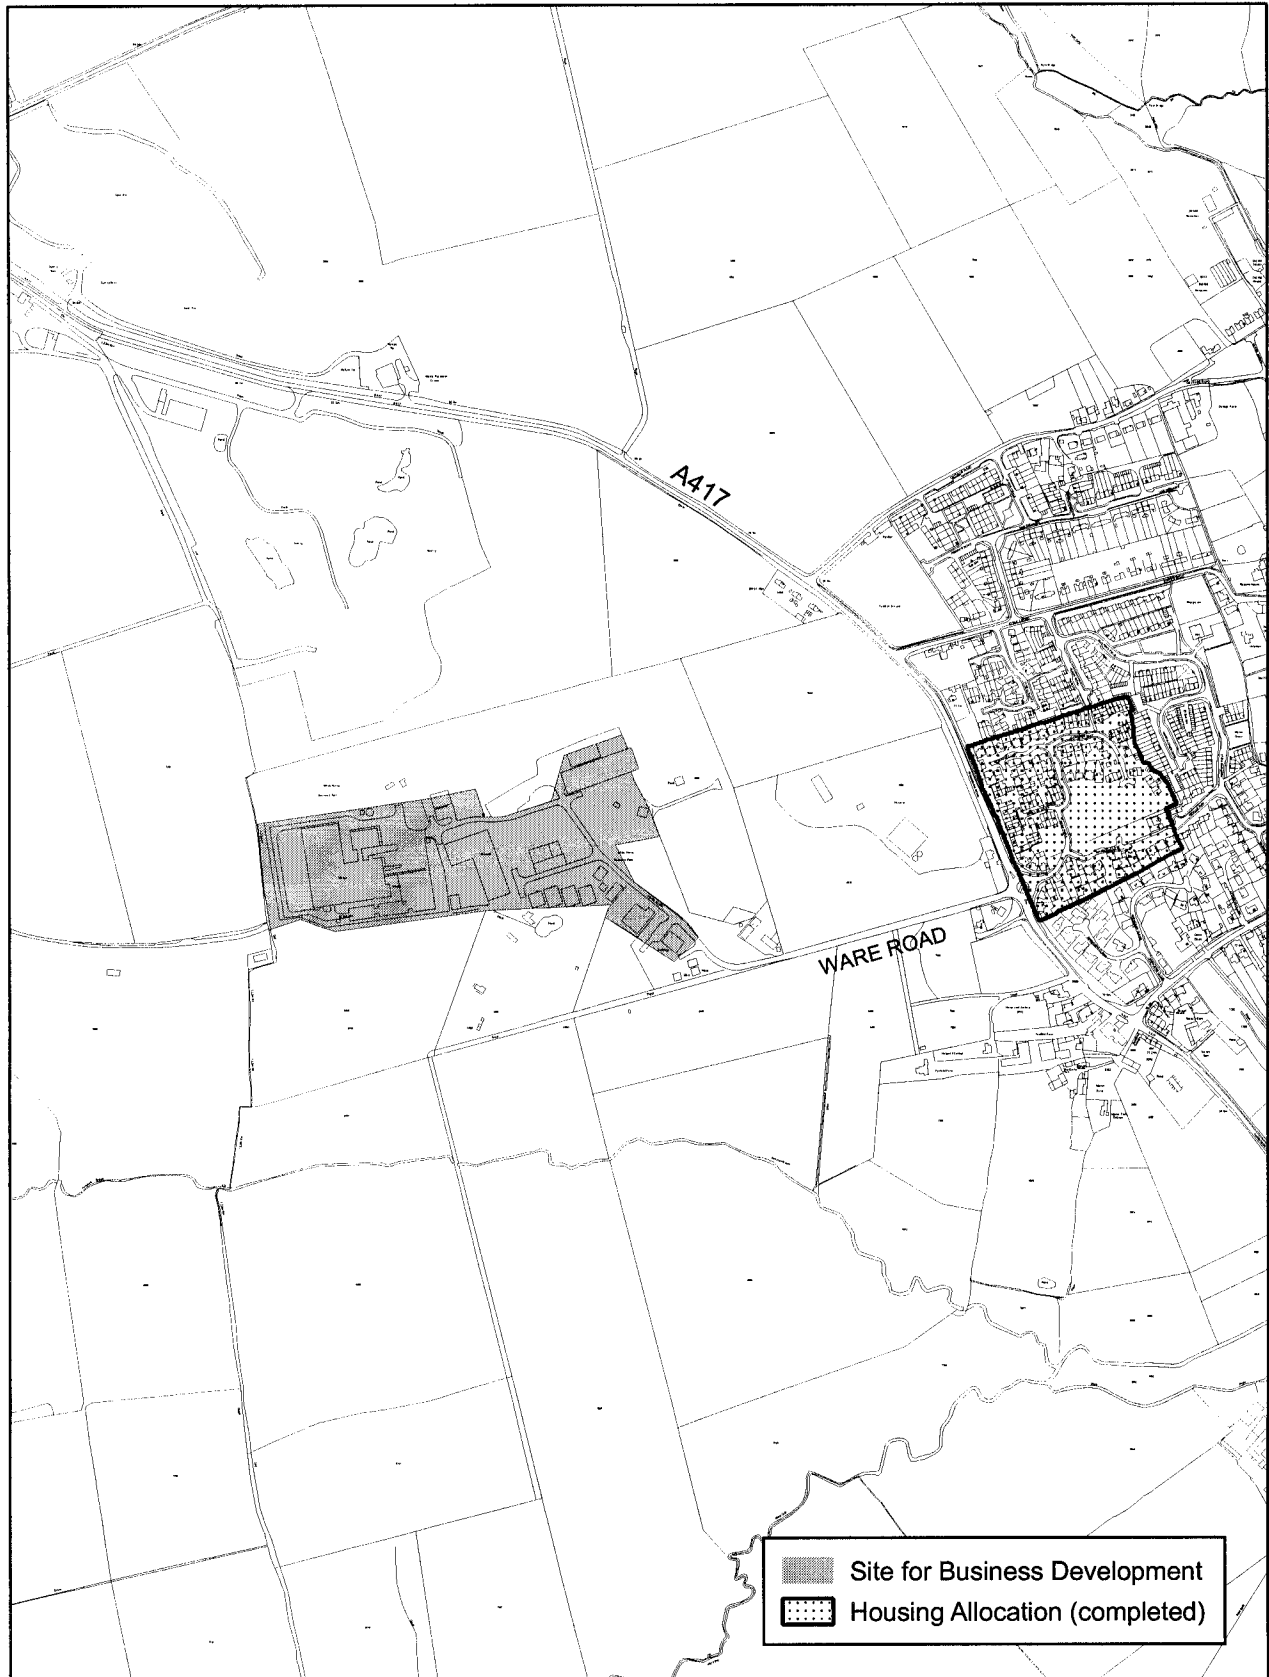

Vale of White Horse Local Plan 2011

SUPPLEMENTARY PLANNING GUIDANCE

July 2006

1:10,000

White Horse Business Park, Stanford-in-the-Vale

Reproduced from the Ordnance Survey mapping with the permission of the Controller of Her Majesty's Office © Crown Copyright
Unauthorised reproduction infringes Crown Copyright and may lead to prosecution or civil proceedings.
Issued by the Vale of White Horse District Council Licence No. 100019525